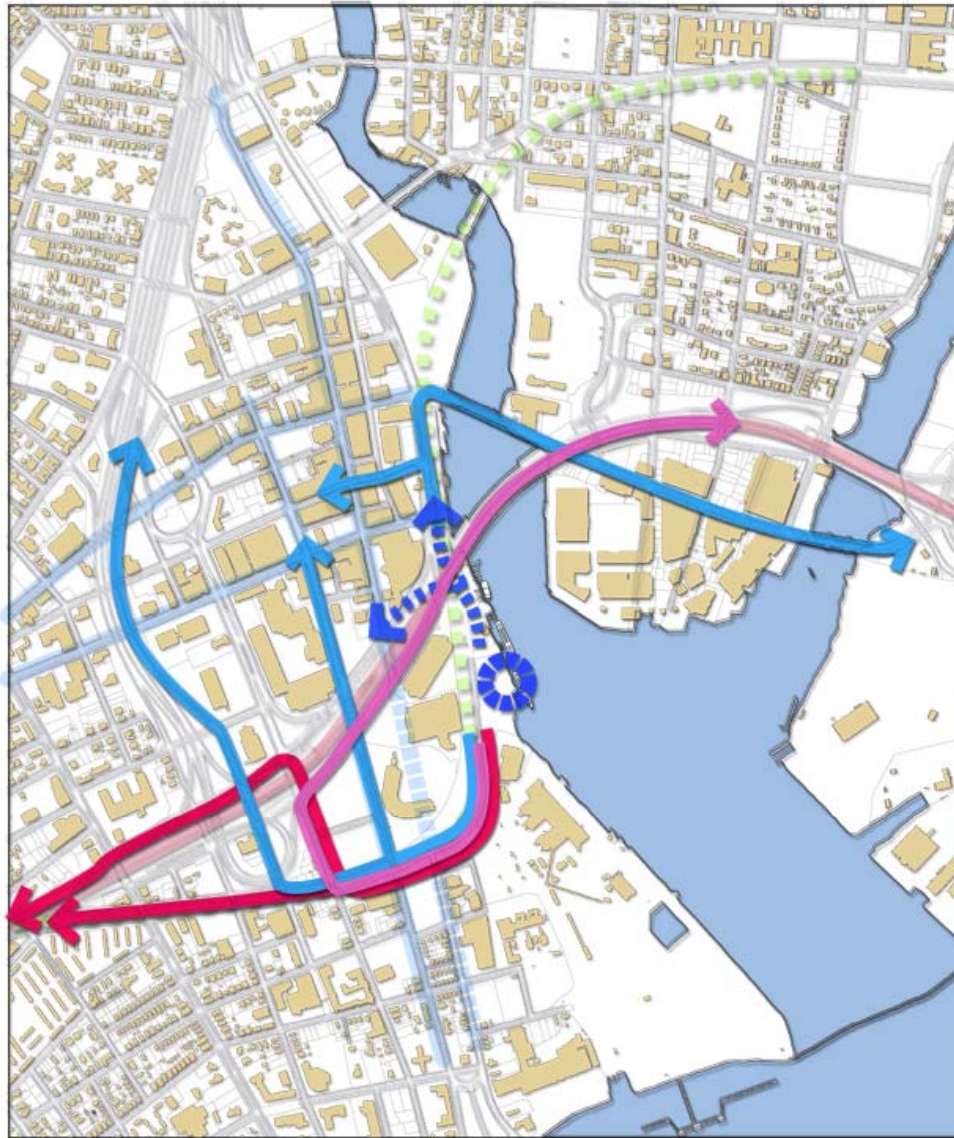

Bridgeport's Downtown Connections

Bridgeport's Downtown Connections

Bridgeport's Downtown Connections

- connections
enhanced via:
- city walk

Bridgeport's Downtown Connections

- connections
enhanced via:
- city walk

Bridgeport's Downtown Connections

NOW

Bridgeport's Downtown Connections

FUTURE

Bridgeport's Downtown Connections

Bridgeport's Downtown Connections

Bridgeport's Downtown Connections

ferry terminal
access

-  highway north
-  highway south
-  downtown streets

Bridgeport's Downtown Connections

ferry terminal
egress

- pink highway north
- red highway south
- blue downtown streets
- blue dashed new egress

Bridgeport's Downtown Connections

wayfinding

streetscape

landscaping

Bridgeport's Downtown Connections

example: wayfinding

Bridgeport's Downtown Connections

example: wayfinding

Bridgeport's Downtown Connections