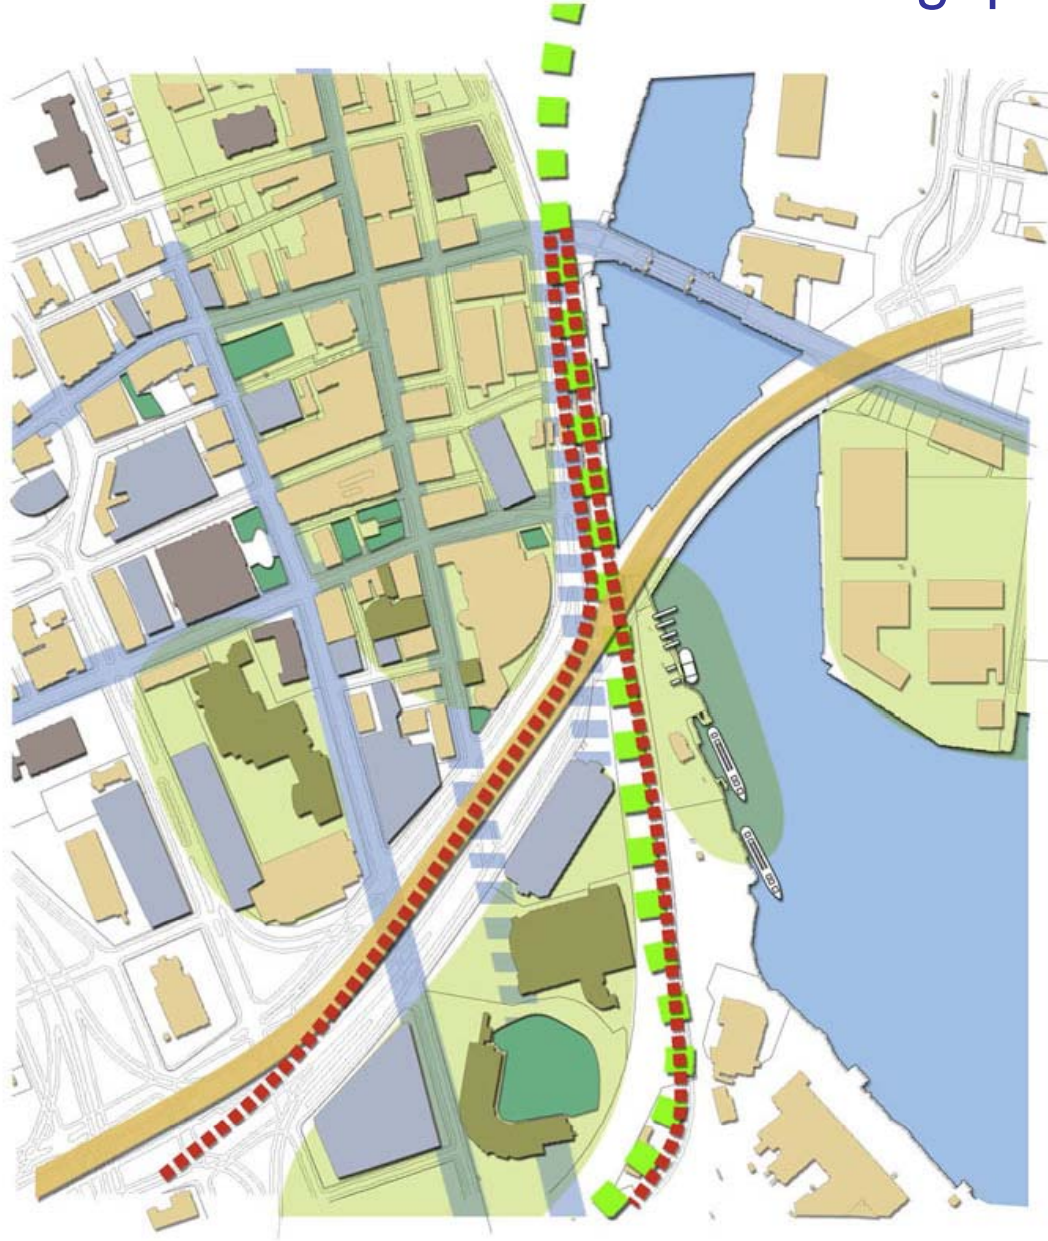

railway

highway

ferry

Bridgeport's Downtown Connections

Bridgeport's Downtown Connections

downtown village

redevelopment

water's edge

HCC

entertainment

civic

Bridgeport's Downtown Connections

Bridgeport's Downtown Connections

existing infrastructure

Bridgeport's Downtown Connections

connections

proposed new connection

Bridgeport's Downtown Connections

- connections
enhanced via:
- wayfinding
 - streetscapes
 - landscaping

Bridgeport's Downtown Connections

- connections
enhanced via:
- harbor walk

Bridgeport's Downtown Connections

Bridgeport's Downtown Connections

Bridgeport's Downtown Connections

- connections
enhanced via:
- city walk

Bridgeport's Downtown Connections

- connections
enhanced via:
- city walk