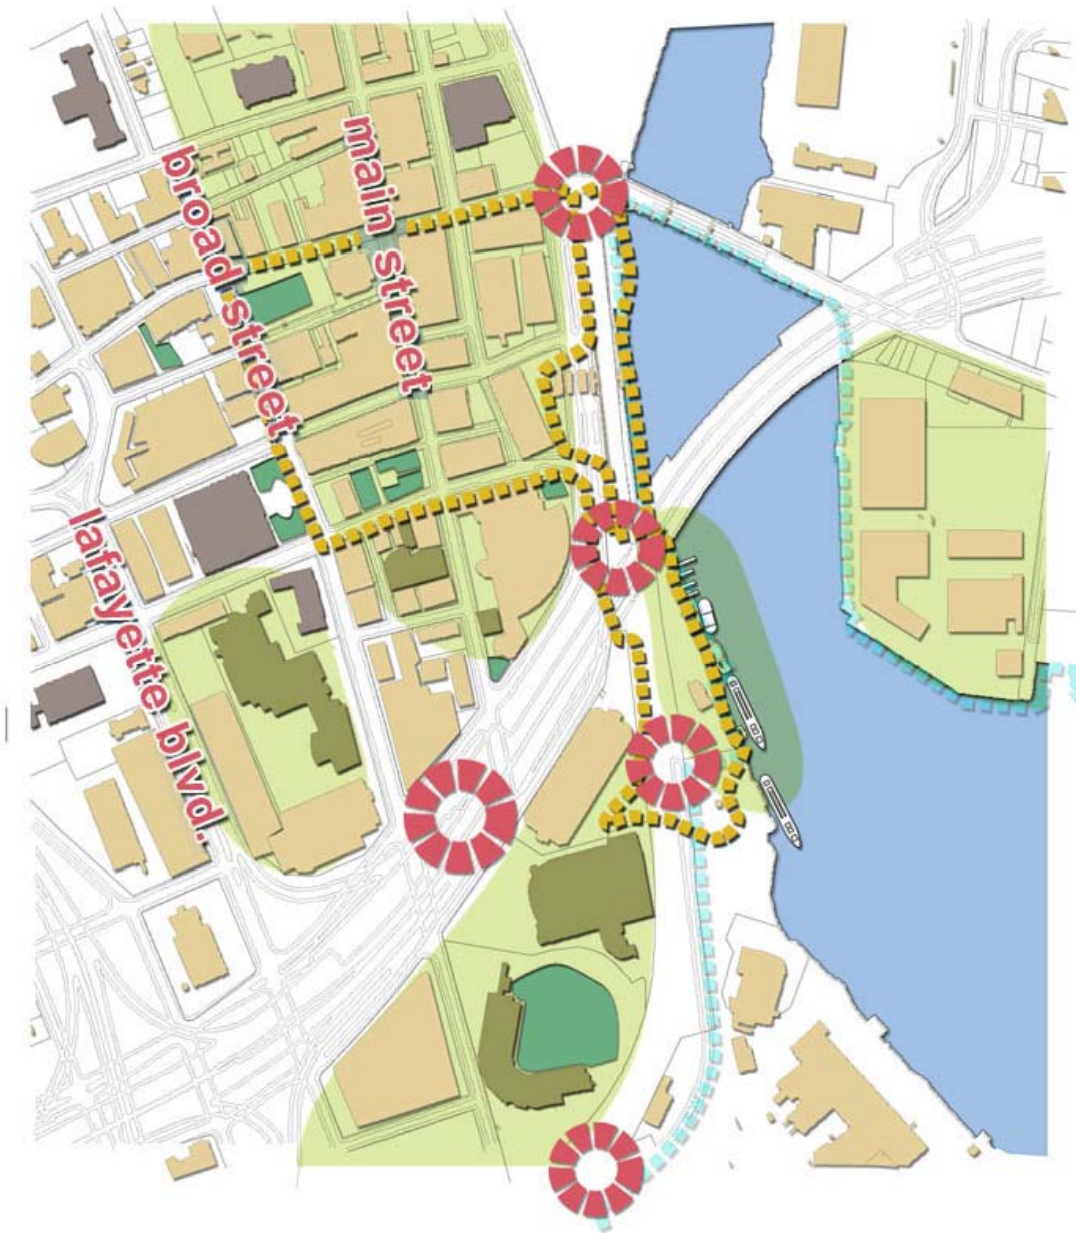

Bridgeport's Downtown Connections

Bridgeport's Downtown Connections

Bridgeport's Downtown Connections

- connections
enhanced via:
- city walk

Bridgeport's Downtown Connections

- connections
enhanced via:
- city walk

Bridgeport's Downtown Connections

NOW

Bridgeport's Downtown Connections

FUTURE

Bridgeport's Downtown Connections

Bridgeport's Downtown Connections

Bridgeport's Downtown Connections

ferry terminal
access

-  highway north
-  highway south
-  downtown streets

Bridgeport's Downtown Connections

ferry terminal
egress

- pink highway north
- red highway south
- blue downtown streets
- blue dashed new egress

Bridgeport's Downtown Connections

wayfinding

streetscape

landscaping

Bridgeport's Downtown Connections

example: wayfinding

Bridgeport's Downtown Connections

example: wayfinding

Bridgeport's Downtown Connections