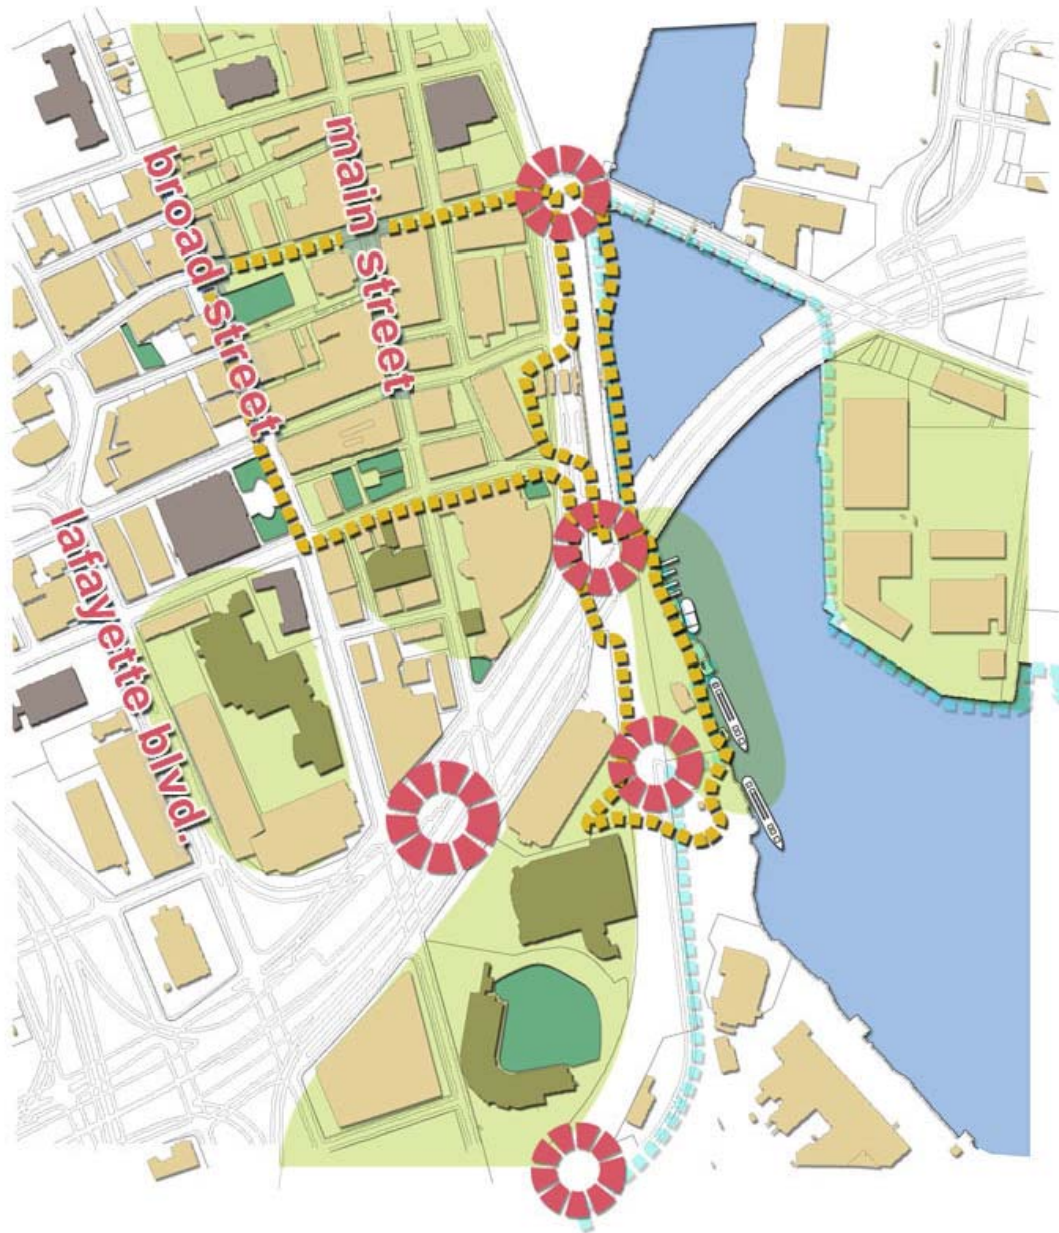

proposed new connection

Bridgeport's Downtown Connections

- connections
enhanced via:
- wayfinding
 - streetscapes
 - landscaping

Bridgeport's Downtown Connections

- connections
enhanced via:
- harbor walk

Bridgeport's Downtown Connections

Bridgeport's Downtown Connections

Bridgeport's Downtown Connections

- connections
enhanced via:
- city walk

Bridgeport's Downtown Connections

- connections
enhanced via:
- city walk

Bridgeport's Downtown Connections

NOW

Bridgeport's Downtown Connections

FUTURE

Bridgeport's Downtown Connections

Bridgeport's Downtown Connections

Bridgeport's Downtown Connections

ferry terminal
access

-  highway north
-  highway south
-  downtown streets

Bridgeport's Downtown Connections

ferry terminal
egress

- pink highway north
- red highway south
- blue downtown streets
- blue dashed new egress

Bridgeport's Downtown Connections