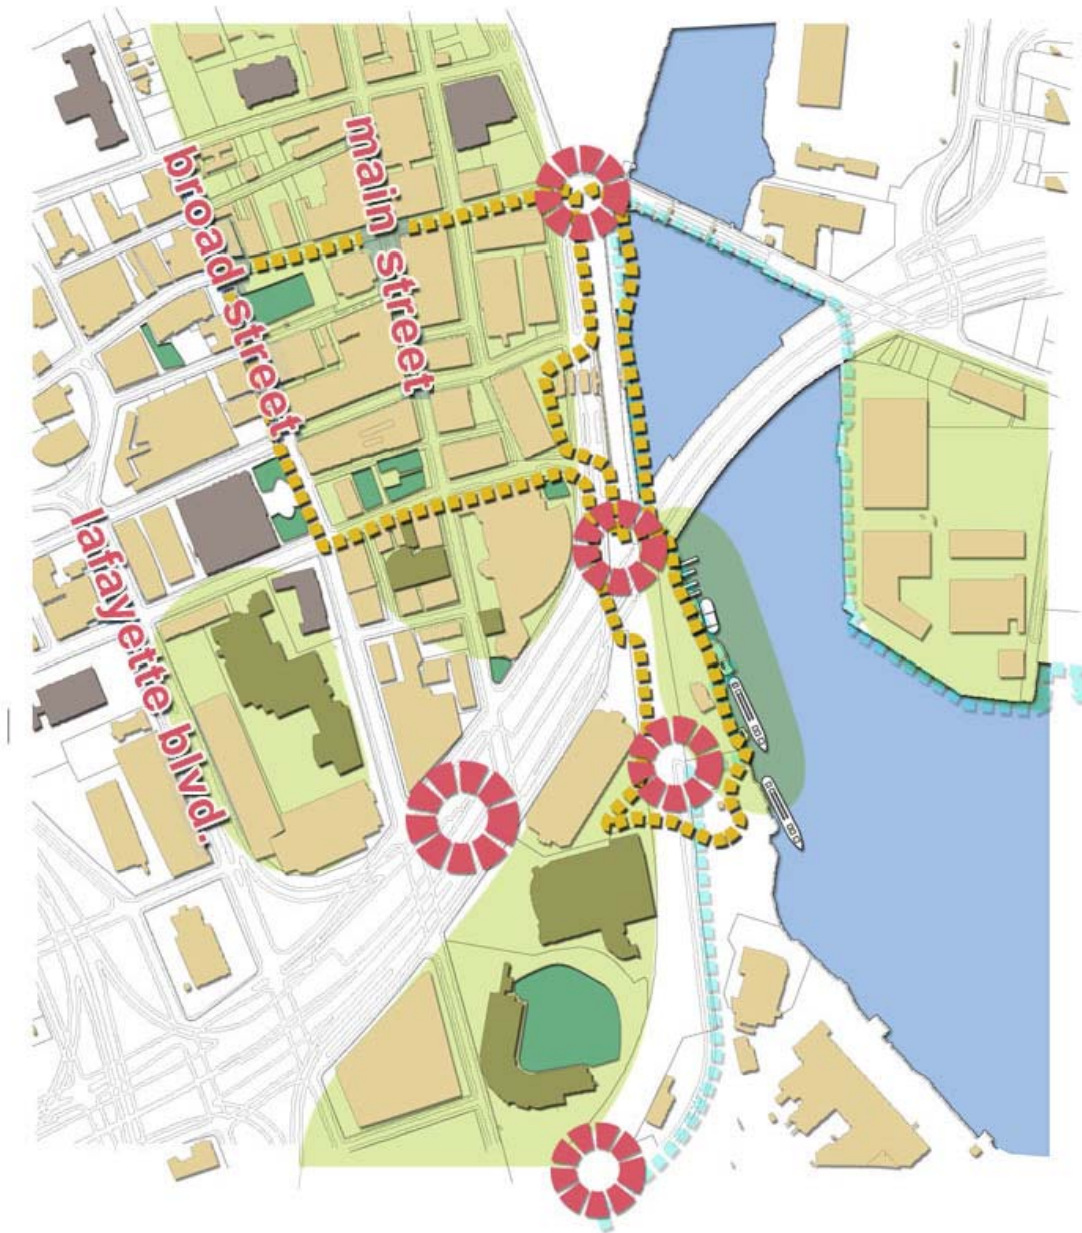

proposed new connection

Bridgeport's Downtown Connections

- connections
enhanced via:
- wayfinding
 - streetscapes
 - landscaping

Bridgeport's Downtown Connections

- connections
enhanced via:
- harbor walk

Bridgeport's Downtown Connections

Bridgeport's Downtown Connections

Bridgeport's Downtown Connections

- connections
enhanced via:
- city walk

Bridgeport's Downtown Connections

- connections
enhanced via:
- city walk

Bridgeport's Downtown Connections

NOW

Bridgeport's Downtown Connections

FUTURE

Bridgeport's Downtown Connections

Bridgeport's Downtown Connections

Bridgeport's Downtown Connections

ferry terminal
access

-  highway north
-  highway south
-  downtown streets

Bridgeport's Downtown Connections

ferry terminal
egress

- pink highway north
- red highway south
- blue downtown streets
- blue dashed new egress

Bridgeport's Downtown Connections