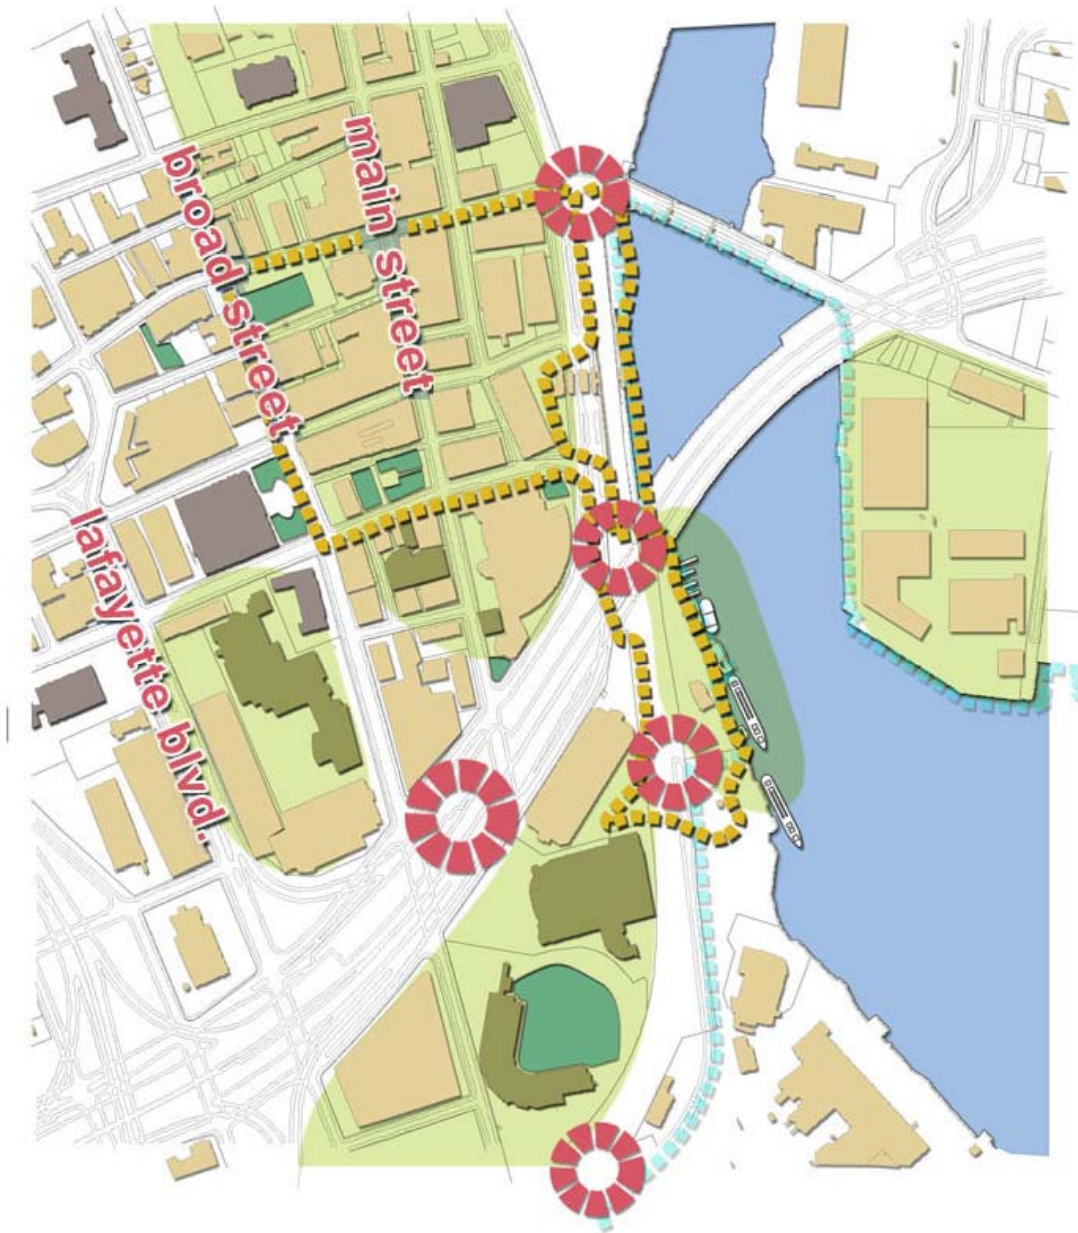

Bridgeport's Downtown Connections

Bridgeport's Downtown Connections

Bridgeport's Downtown Connections

- connections
enhanced via:
- city walk

Bridgeport's Downtown Connections

- connections
enhanced via:
- city walk

Bridgeport's Downtown Connections

NOW

Bridgeport's Downtown Connections

FUTURE

Bridgeport's Downtown Connections

Bridgeport's Downtown Connections

Bridgeport's Downtown Connections

ferry terminal
access

-  highway north
-  highway south
-  downtown streets

Bridgeport's Downtown Connections

ferry terminal
egress

- pink highway north
- red highway south
- blue downtown streets
- blue dashed new egress

Bridgeport's Downtown Connections

wayfinding

streetscape

landscaping

Bridgeport's Downtown Connections

example: wayfinding

Bridgeport's Downtown Connections

example: wayfinding

Bridgeport's Downtown Connections