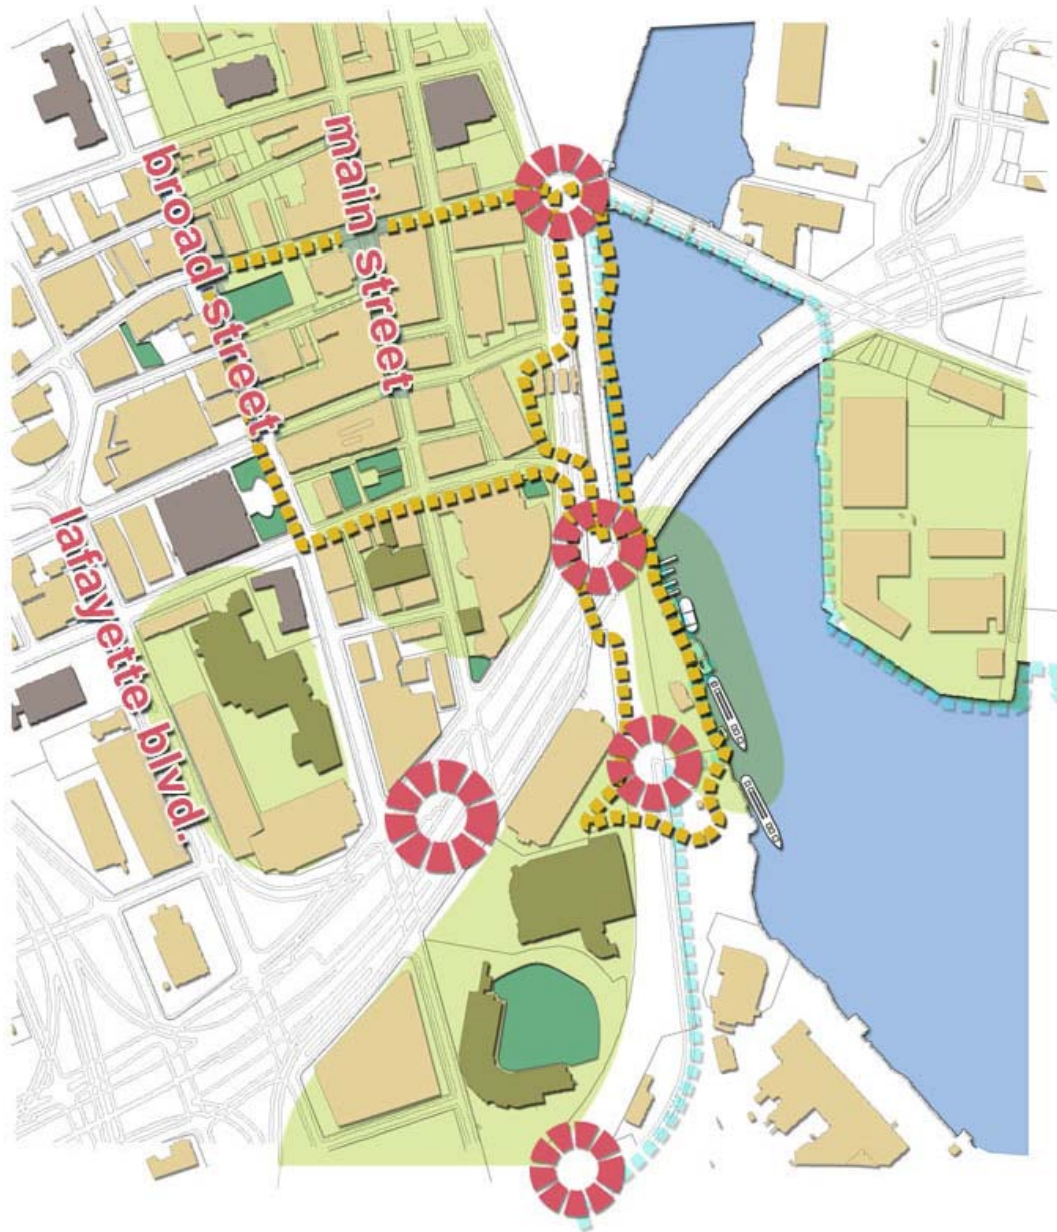

proposed new connection

Bridgeport's Downtown Connections

- connections
enhanced via:
- wayfinding
 - streetscapes
 - landscaping

Bridgeport's Downtown Connections

- connections
enhanced via:
- harbor walk

Bridgeport's Downtown Connections

Bridgeport's Downtown Connections

Bridgeport's Downtown Connections

- connections
enhanced via:
- city walk

Bridgeport's Downtown Connections

- connections
enhanced via:
- city walk

Bridgeport's Downtown Connections

NOW

Bridgeport's Downtown Connections

FUTURE

Bridgeport's Downtown Connections

Bridgeport's Downtown Connections

Bridgeport's Downtown Connections

ferry terminal
access

-  highway north
-  highway south
-  downtown streets

Bridgeport's Downtown Connections

ferry terminal
egress

- pink highway north
- red highway south
- blue downtown streets
- blue dashed new egress

Bridgeport's Downtown Connections