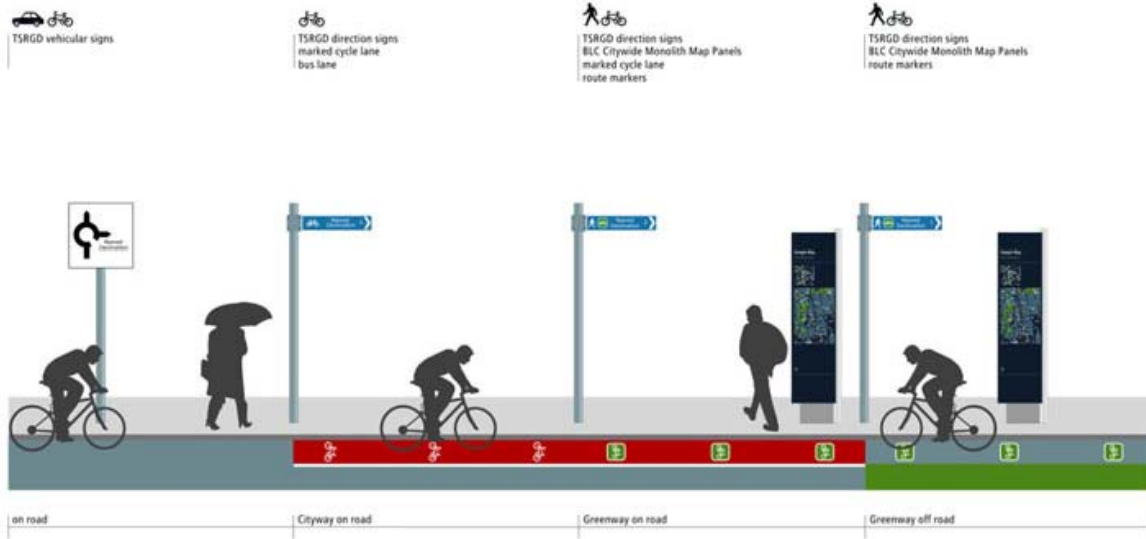

Bridgeport's Downtown Connections

NOW

Bridgeport's Downtown Connections

FUTURE

Bridgeport's Downtown Connections

Bridgeport's Downtown Connections

Bridgeport's Downtown Connections

ferry terminal
access

-  highway north
-  highway south
-  downtown streets

Bridgeport's Downtown Connections

ferry terminal
egress

- pink highway north
- red highway south
- blue downtown streets
- blue dashed new egress

Bridgeport's Downtown Connections

wayfinding

streetscape

landscaping

Bridgeport's Downtown Connections

example: wayfinding

Bridgeport's Downtown Connections

example: wayfinding

Bridgeport's Downtown Connections