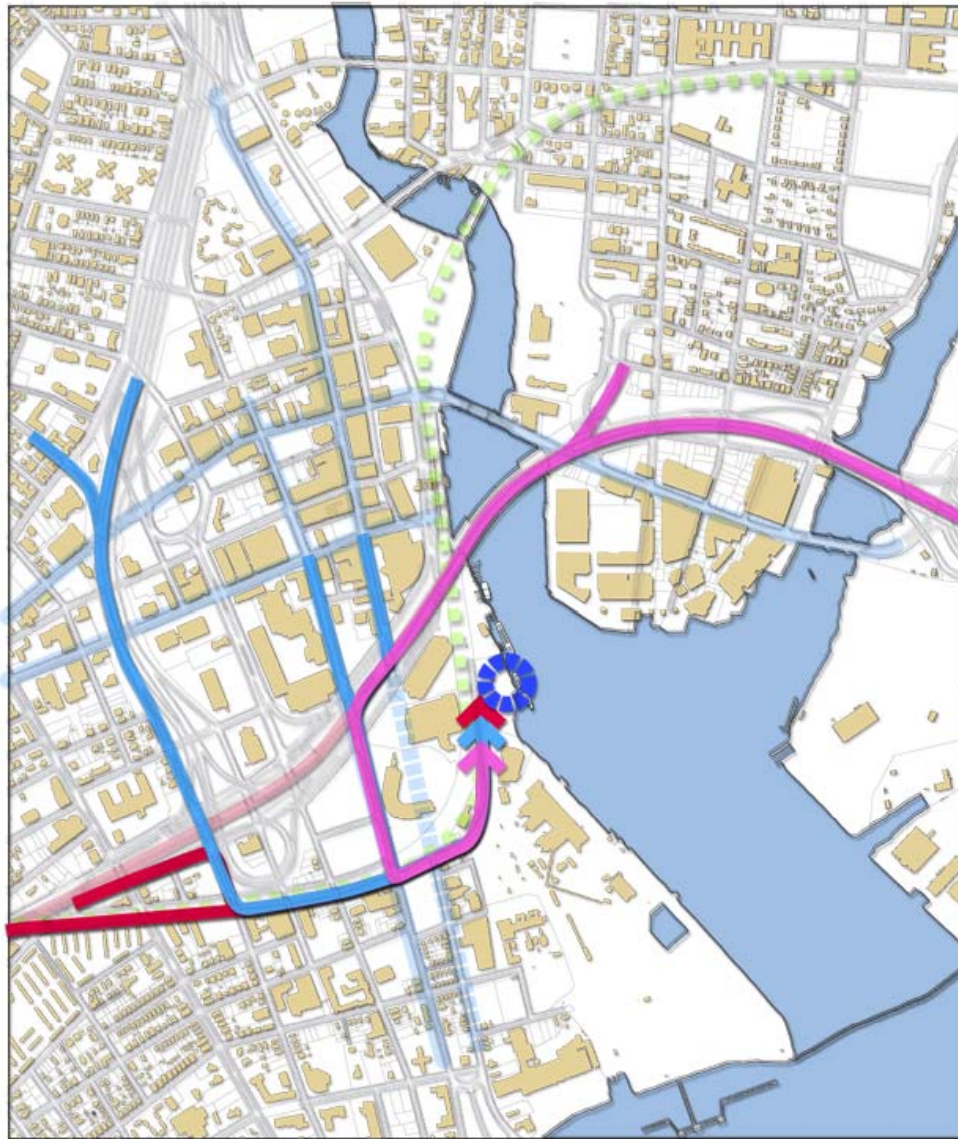

Bridgeport's Downtown Connections

Bridgeport's Downtown Connections

Bridgeport's Downtown Connections

- connections
enhanced via:
- city walk

Bridgeport's Downtown Connections

- connections
enhanced via:
- city walk

Bridgeport's Downtown Connections

NOW

Bridgeport's Downtown Connections

FUTURE

Bridgeport's Downtown Connections

Bridgeport's Downtown Connections

Bridgeport's Downtown Connections

ferry terminal
access

-  highway north
-  highway south
-  downtown streets

Bridgeport's Downtown Connections

ferry terminal
egress

- pink highway north
- red highway south
- blue downtown streets
- blue dashed new egress

Bridgeport's Downtown Connections

wayfinding

streetscape

landscaping

Bridgeport's Downtown Connections

example: wayfinding

Bridgeport's Downtown Connections

example: wayfinding

Bridgeport's Downtown Connections